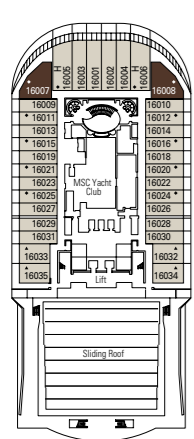

DECK 16
URANO