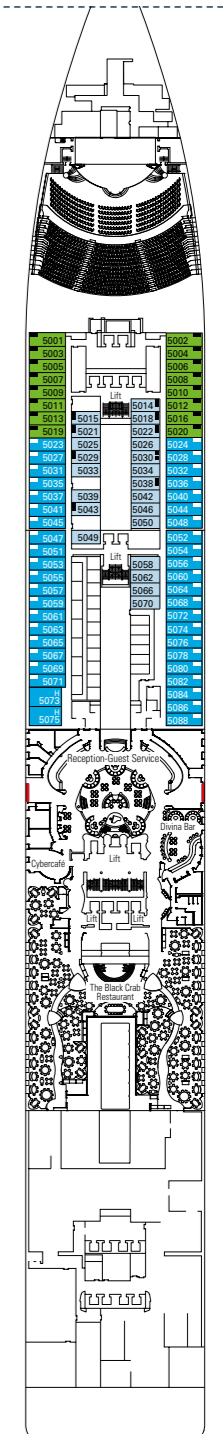

MSC Divina

Use the deck plans to select your ideal cabin.
Choose the deck you wish then use the colours to identify the category of accommodation you desire

1751 CABINS | 4345 GUESTS

Data and descriptions are subject to change and will be verified at the time of booking.

All cabins have one double bed convertible to two single beds.
3rd bed available in all categories. 4th bed available in all categories.
*The cabins 8134, 8136, 8137, 8138, 8139, 8140, 8141, 8143 have partial views. *Sealed panoramic window.

LEGEND

- ▲ Sofa bed
- ◆ Double sofa bed
- 3rd bed is a bunk bed
- 3rd and 4th bed are bunks
- ↔ Connecting Cabins
- ◻ Executive & Family Suite MSC Yacht Club / Suite Aurea with panoramic sealed window
- H Cabin for guests with disabilities or reduced mobility
- ★ Juliet balcony
- Cabins with restricted views

DECK 16
URANO

DECK 15
MERCURIO

DECK 13
CUPIDO

DECK 12
AURORA

DECK 11
IRIDE

DECK 10
GIUNONE

DECK 9
MINERVA

DECK 8
ARTEMIDE