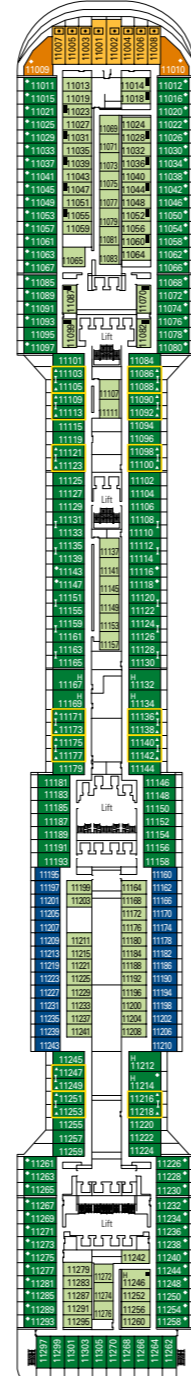

MSC Divina

Use the deck plans to select your ideal cabin.
Choose the deck you wish then use the colours to identify the category of accommodation you desire

1751 CABINS | 4345 GUESTS

Data and descriptions are subject to change and will be verified at the time of booking.

All cabins have one double bed convertible to two single beds.
3rd bed available in all categories. 4th bed available in all categories.
*The cabins 8134, 8136, 8137, 8138, 8139, 8140, 8141, 8143 have partial views. *Sealed panoramic window.

DECK 16
URANO

DECK 15
MERCURIO

DECK 13
CUPIDO

DECK 12
AURORA

DECK 11
IRIDE

DECK 10
GIUNONE

DECK 9
MINERVA

DECK 8
ARTEMIDE

DECK 5
SATURNO