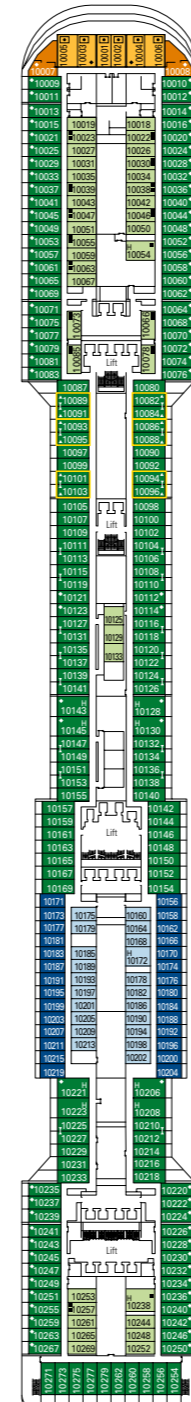

MSC Divina

Use the deck plans to select your ideal cabin.
Choose the deck you wish then use the colours to identify the category of accommodation you desire

1751 CABINS | 4345 GUESTS

Data and descriptions are subject to change and will be verified at the time of booking.

All cabins have one double bed convertible to two single beds.
3rd bed available in all categories. 4th bed available in all categories.
*The cabins 8134, 8136, 8137, 8138, 8139, 8140, 8141, 8143 have partial views. *Sealed panoramic window.

DECK 16
URANO

DECK 15
MERCURIO

DECK 13
CUPIDO

DECK 12
AURORA

DECK 11
IRIDE

DECK 10
GIUNONE

DECK 9
MINERVA

DECK 8
ARTEMIDE

DECK 5
SATURNO