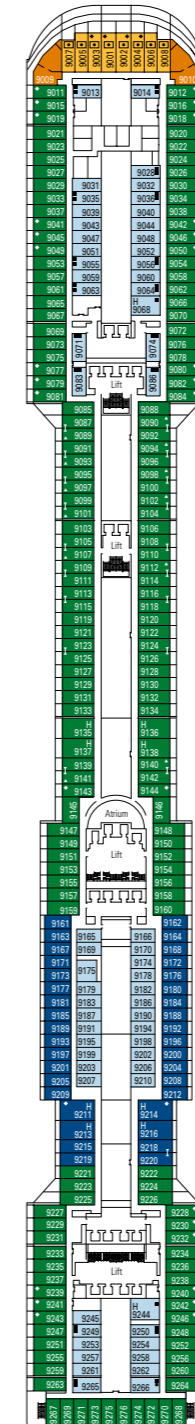

MSC Divina

Use the deck plans to select your ideal cabin.
Choose the deck you wish then use the colours to identify the category of accommodation you desire

1751 CABINS | 4345 GUESTS

Data and descriptions are subject to change and will be verified at the time of booking.

All cabins have one double bed convertible to two single beds.
3rd bed available in all categories. 4th bed available in all categories.
*The cabins 8134, 8136, 8137, 8138, 8139, 8140, 8141, 8143 have partial views. *Sealed panoramic window.

DECK 16
URANO

DECK 15
MERCURIO

DECK 13
CUPIDO

DECK 12
AURORA

DECK 11
IRIDE

DECK 10
GIUNONE

DECK 9
MINERVA

DECK 8
ARTEMIDE

DECK 5
SATURNO