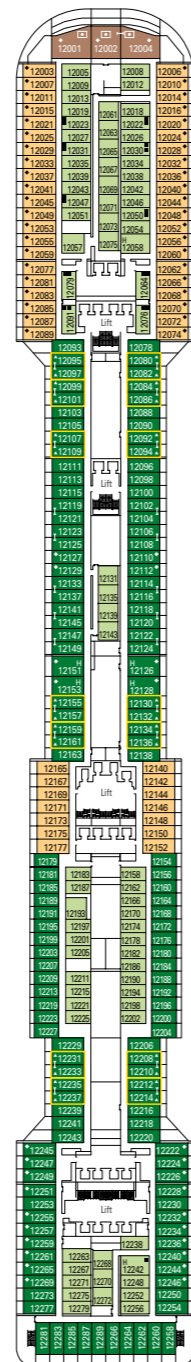

MSC Divina

Use the deck plans to select your ideal cabin.
Choose the deck you wish then use the colours to identify the category of accommodation you desire

1751 CABINS | 4345 GUESTS

Data and descriptions are subject to change and will be verified at the time of booking.

All cabins have one double bed convertible to two single beds.
3rd bed available in all categories. 4th bed available in all categories.
*The cabins 8134, 8136, 8137, 8138, 8139, 8140, 8141, 8143 have partial views. *Sealed panoramic window.

LEGEND

- ▲ Sofa bed
- ◆ Double sofa bed
- 3rd bed is a bunk bed
- 3rd and 4th bed are bunks
- ↔ Connecting Cabins
- ◻ Executive & Family Suite MSC Yacht Club / Suite Aurea with panoramic sealed window
- H Cabin for guests with disabilities or reduced mobility
- ★ Juliet balcony
- Cabins with restricted views

DECK 16
URANO

DECK 15
MERCURIO

DECK 13
CUPIDO

DECK 12
AURORA

DECK 11
IRIDE

DECK 10
GIUNONE

DECK 9
MINERVA

DECK 8
ARTEMIDE