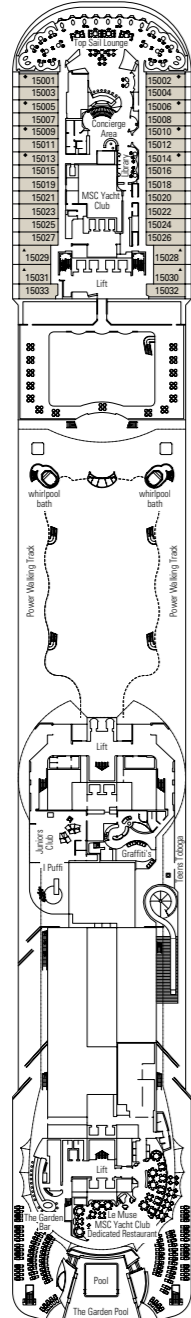

DECK 15
MERCURIO