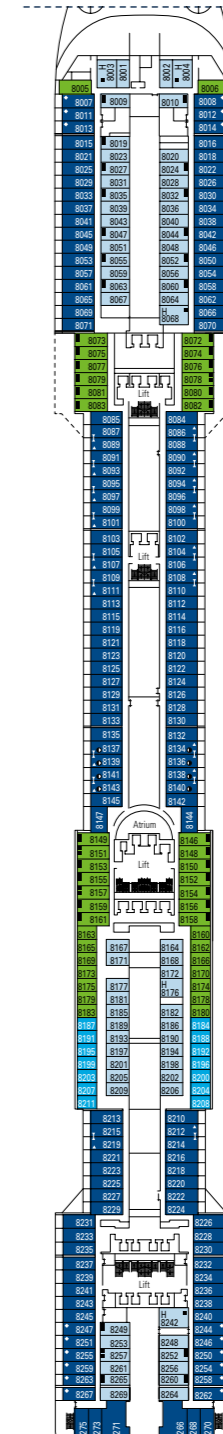

MSC Divina

Use the deck plans to select your ideal cabin.
Choose the deck you wish then use the colours to identify the category of accommodation you desire

1751 CABINS | 4345 GUESTS

Data and descriptions are subject to change and will be verified at the time of booking.

All cabins have one double bed convertible to two single beds.
3rd bed available in all categories. 4th bed available in all categories.
*The cabins 8134, 8136, 8137, 8138, 8139, 8140, 8141, 8143 have partial views. *Sealed panoramic window.

DECK 16
URANO

DECK 15
MERCURIO

DECK 13
CUPIDO

DECK 12
AURORA

DECK 11
IRIDE

DECK 10
GIUNONE

DECK 9
MINERVA

DECK 8
ARTEMIDE

DECK 5
SATURNO