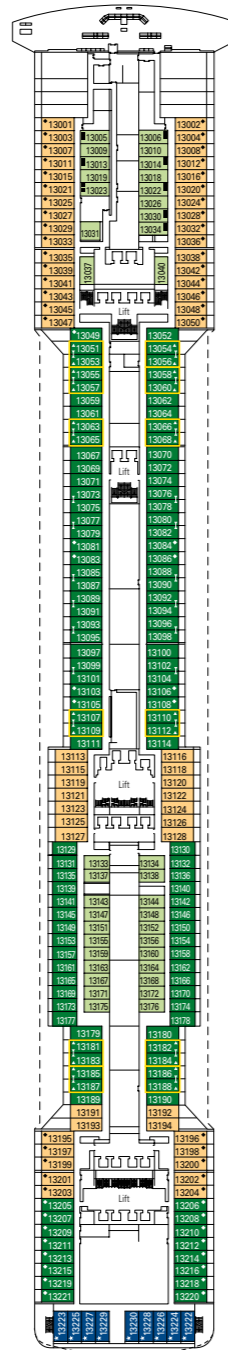

MSC Divina

Use the deck plans to select your ideal cabin.
Choose the deck you wish then use the colours to identify the category of accommodation you desire

1751 CABINS | 4345 GUESTS

Data and descriptions are subject to change and will be verified at the time of booking.

All cabins have one double bed convertible to two single beds.
3rd bed available in all categories. 4th bed available in all categories.
*The cabins 8134, 8136, 8137, 8138, 8139, 8140, 8141, 8143 have partial views. *Sealed panoramic window.

LEGEND

- ▲ Sofa bed
- ◆ Double sofa bed
- 3rd bed is a bunk bed
- 3rd and 4th bed are bunks
- ↔ Connecting Cabins
- ◻ Executive & Family Suite MSC Yacht Club / Suite Aurea with panoramic sealed window
- H Cabin for guests with disabilities or reduced mobility
- ★ Juliet balcony
- Cabins with restricted views

DECK 16
URANO

DECK 15
MERCURIO

DECK 13
CUPIDO

DECK 12
AURORA

DECK 11
IRIDE

DECK 10
GIUNONE

DECK 9
MINERVA

DECK 8
ARTEMIDE